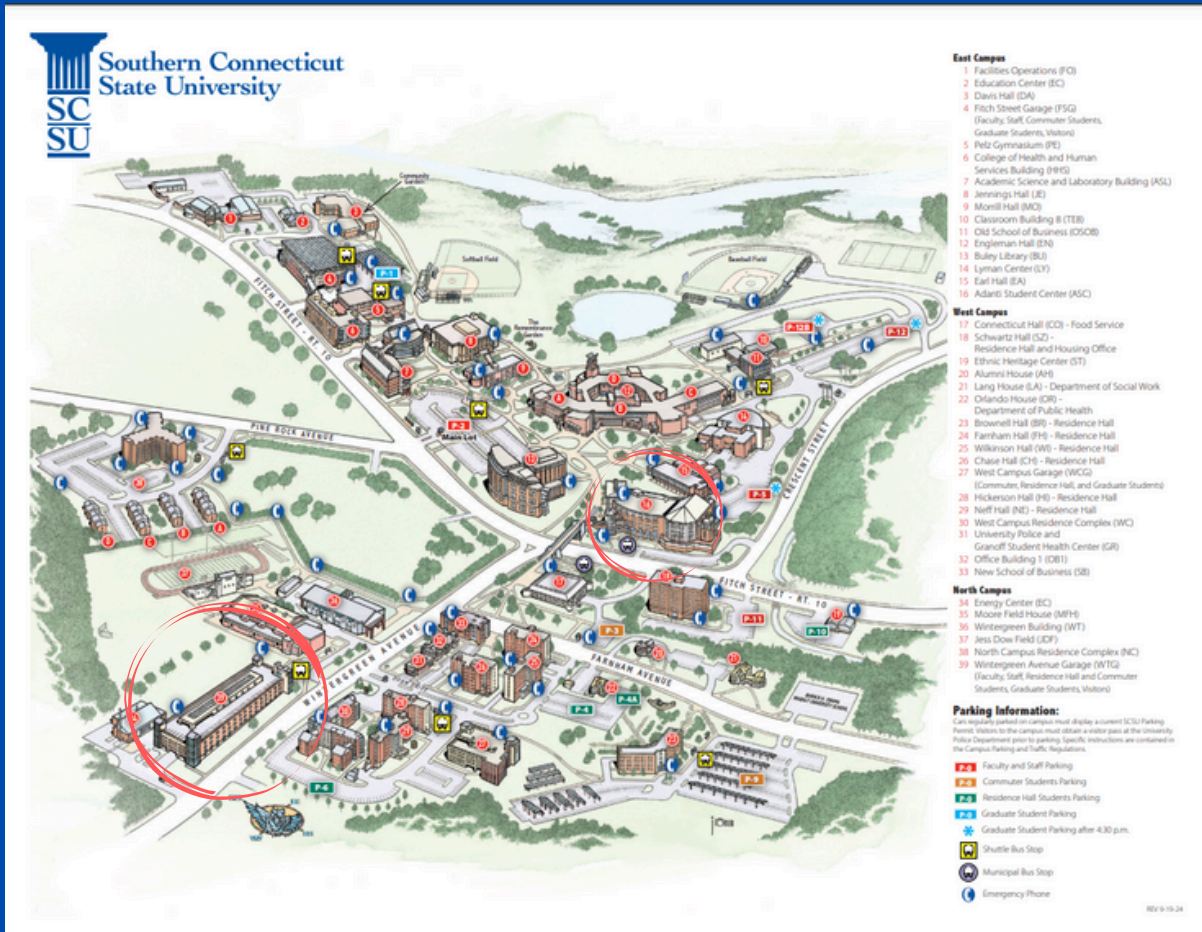

New Haven Pizza

[Modern](#)

[Pepe's](#)

[Sally's](#)

[Bar](#)

Area Restaurants

[Zinc](#)

[Cast Iron Chef](#)

[Adriana's](#)

[Louis' Lunch](#)

[Cafe Amici \(Hamden\)](#)

[Haven Beer Company \(Hamden\)](#)

Please click on the hyperlinks to view local hotels and restaurants

Southern Connecticut State University

WWW.SOUTHERNCT.EDU

Campus Map

Click the campus map to access the inter active map on the university website

Parking

Wintergreen Parking Garage (Building 39)
17 Wintergreen Ave.
New Haven, CT 06515

Event Location

Adanti Student Center (Building 16)

Walking Directions

Park in the Wintergreen Garage (Building 39) and travel along Wintergreen Ave until you reach the intersection of Wintergreen and Farnham Avenues, across from the School of Business. Cross Wintergreen Ave. and walk toward the pedestrian bridge, and the Adanti Student Center (Building 16) will be on your right after you cross the bridge.